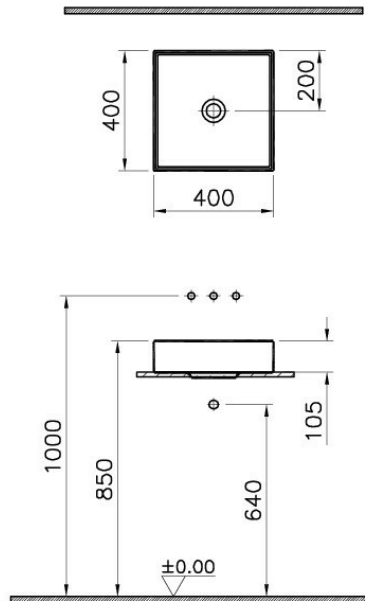

Description Memoria Square Bowl, 40 cm Infnit

Code M58000004000

Material Mineralcast

Dimensions 40

Colour White

VitroA retains the right to change details about the products and technical specifications without prior notice.