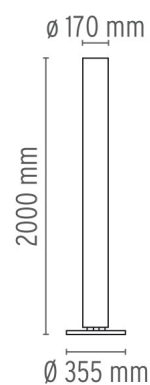

FLOS

STYLOS

Mounting	Floor
Lamps description	1 x MAX 120W E27 PAR38 + 1 x MAX 100W E27 HSGS
Environment	Indoor
Finish	Silver
Technical description	Floor lamp providing indirect and diffused light. Silver powder-coated steel base. Opaline extruded polymethylmethacrylate (PMMA) diffuser column. Functions ON/OFF of two placed luminous sources at the extremities of the diffuser of the apparatus, happen by means of interrupting double quantity to pedal mounted on the cable feeding electrical worker.

ELECTRICAL

Emergency	Without
Switching	Functions ON/OFF happen by means of interrupting double quantity to pedal mounted on the cable feeding electrical worker.
Voltage (V)	230

PHYSICAL

Supply	Power cord
Cord length (mm)	2850
Construction material	Polymethylmethacrylate, Steel
Weight (kg)	9.6

Socket:
E27

Lamp type:
HSGS

Stylos

designed by Achille Castiglioni

Floor lamp providing indirect and diffused light

● F6310004 Silver

DIMENSIONS

CERTIFICATIONS