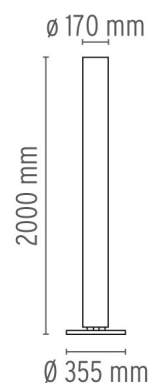

DIMENSIONS