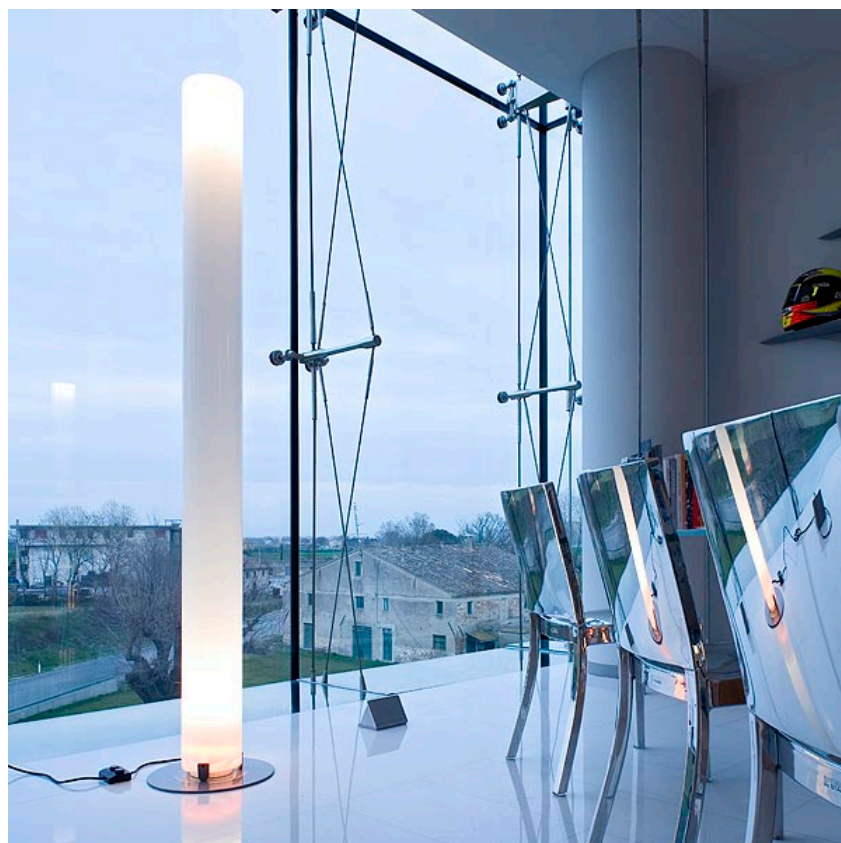

FLOS

STYLOS

Mounting	Floor
Lamps description	1 x MAX 120W E27 PAR38 + 1 x MAX 100W E27 HSGS
Environment	Indoor
Finish	Silver
Technical description	Floor lamp providing indirect and diffused light. Silver powder-coated steel base. Opaline extruded polymethylmethacrylate (PMMA) diffuser column. Functions ON/OFF of two placed luminous sources at the extremities of the diffuser of the apparatus, happen by means of interrupting double quantity to pedal mounted on the cable feeding electrical worker.

ELECTRICAL

Emergency	Without
Switching	Functions ON/OFF happen by means of interrupting double quantity to pedal mounted on the cable feeding electrical worker.
Voltage (V)	230

PHYSICAL

Supply	Power cord
Cord length (mm)	2850
Construction material	Polymethylmethacrylate, Steel
Weight (kg)	9.6

Stylos

designed by Achille Castiglioni

Floor lamp providing indirect and diffused light

● F6310004 Silver

DIMENSIONS

CERTIFICATIONS

FLOS

Stylos . Lamps

Socket:
E27

Lamp type:
HSGS

Stylos

designed by Achille Castiglioni

Floor lamp providing indirect and diffused light

● F6310004 Silver

DIMENSIONS

CERTIFICATIONS