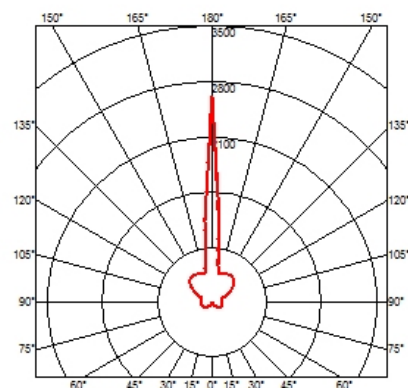

Stylos

designed by Achille Castiglioni

Floor lamp providing indirect and diffused light

● F6310004 Silver

DIMENSIONS

CERTIFICATIONS

FLOS

Stylos . Lamps