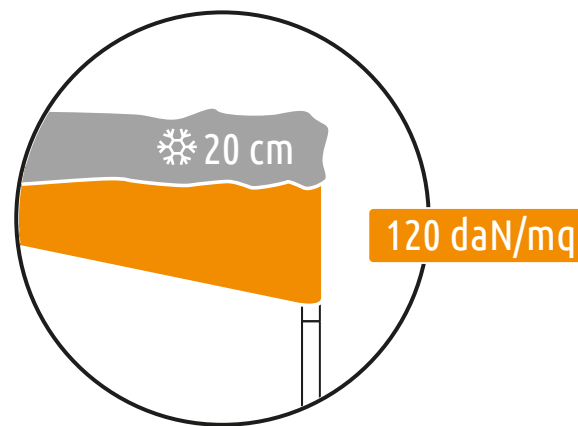

FR Élégant et suggestif comme une voile, facile à transporter, facile à installer: Kite est le lieu idéal pour organiser vos fêtes dans le jardin, au restaurant en plein air, ou ailleurs. Par sa conception

caractéristique et sa forme en pente à la géométrie élégante et fonctionnelle permettant d'évacuer l'eau. Sa structure composée d'aluminium et d'acier est légère, mais avec un volume important dû à l'épaisseur des montants. Il peut être fixé au sol au moyen de plaques de fixation. La couverture est faite de tissu enduit de PVC utilisés dans l'univers nautique, avec les points d'ancrage soigneusement dissimulés. L'éclairage LED est axé sur la tente intérieure pour une meilleure diffusion de la lumière. Mais l'atout gagnant de Kite tient dans sa facilité de transport et de montage: longueur maximum des tubes de 3,20 mètres et seulement 400 kg de poids total pour une structure agile et flexible qui permet de repenser l'ospitalité et l'entretien en plein air.

ES Elegante y evocador como una vela, liviano para transportar, fácil de instalar: Kite es la estructura ideal para alojar las fiestas en el jardín, para los restaurantes al aire libre, para los locales de cualquier tipo. Lo distingue el característico diseño con sólo dos faldones adosados, de particular